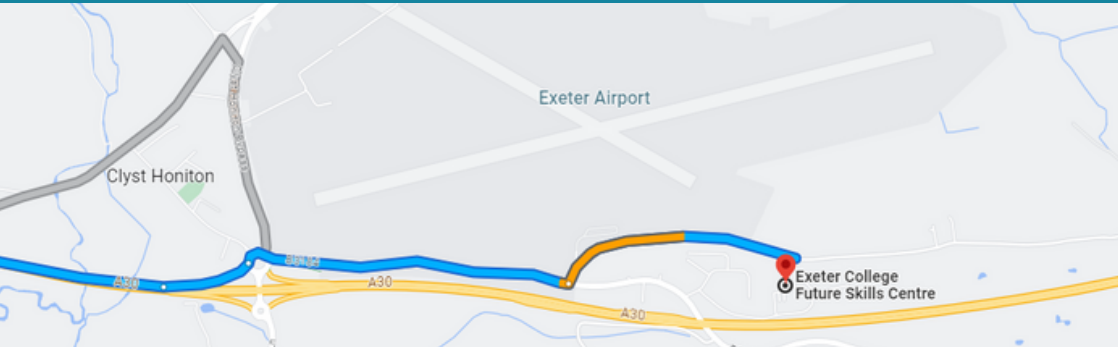

BY TRAIN

From St David's train station, Exeter's mainline station, you can travel to the Future Skills Centre via taxi. We are just 7 miles away from the station, and a short taxi journey will cost approximately £20 each way. A taxi rank is located at the front of the station.

**Future Skills Centre
Exeter College
Exeter Airport Industrial Estate
Exeter, EX5 2LJ**

*When using a sat nav please ensure you follow directions for a full address to the Future Skills Centre, or nearby property Hampton By Hilton, as the post code will take you to the centre of the industrial estate. We recommend following our map and video for directions.