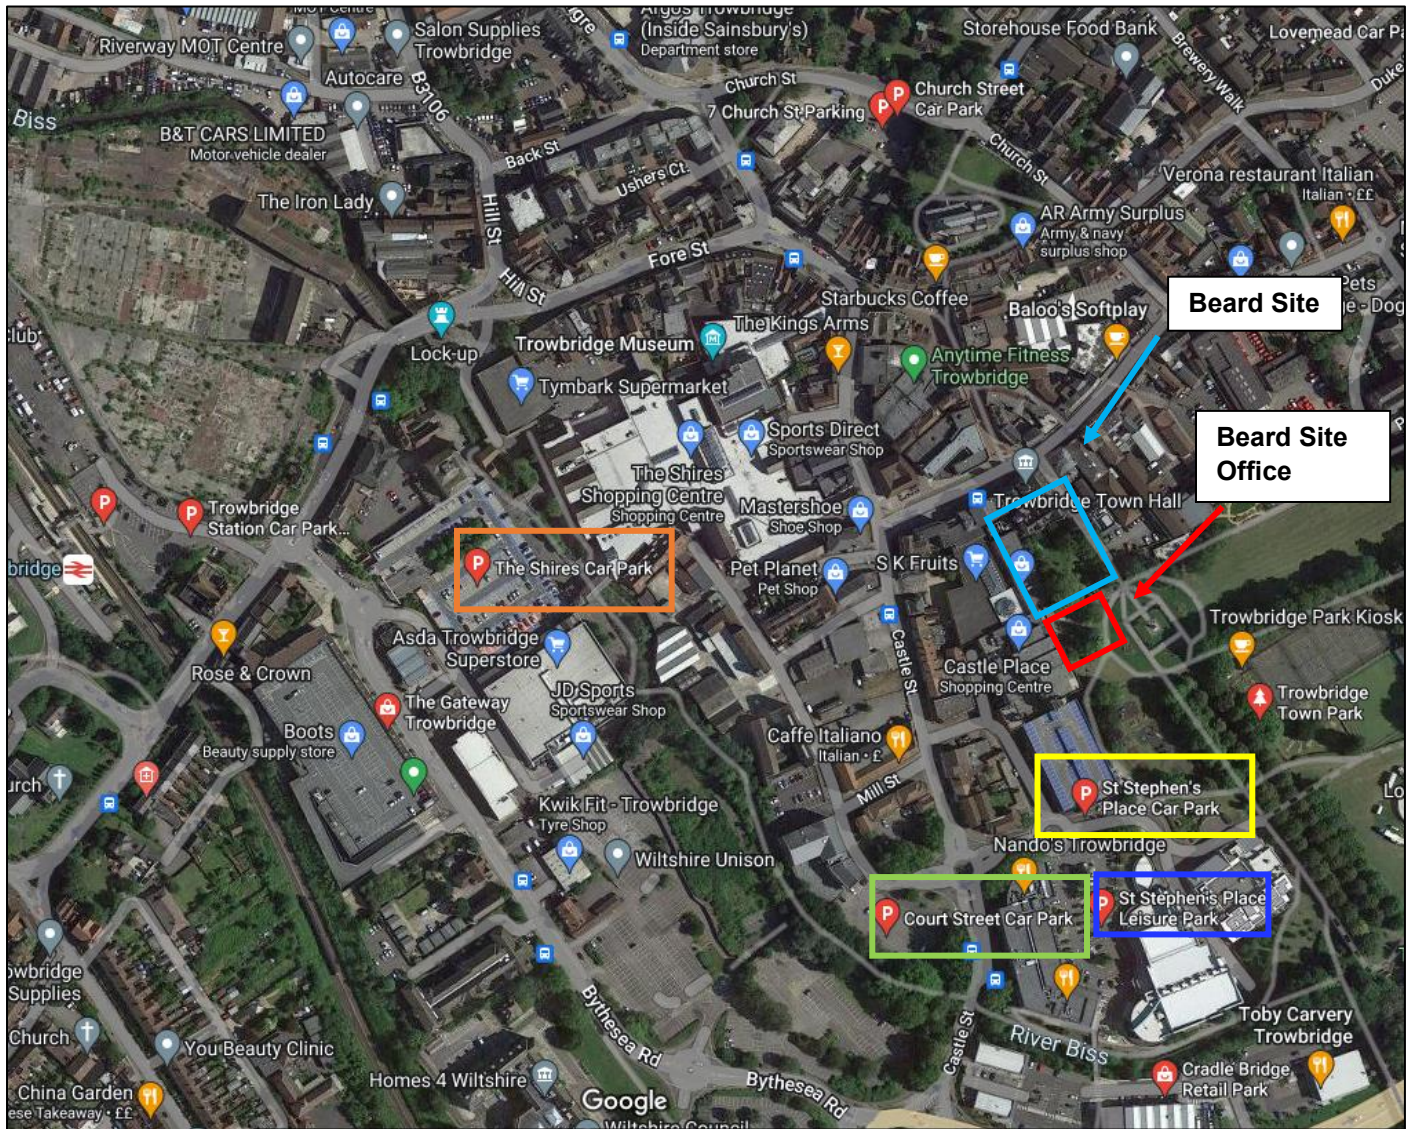

A0261 Trowbridge Town Hall

Location and Parking

Site Address: Trowbridge Town Hall, Market Street, Trowbridge, BA14 8EQ (see below)

Key:

-  Beard Site
-  Beard Site Office
-  St Stephen's Place Multi Storey Car Park
-  St Stephen's Place Car Park
-  The Shires Car Park
-  Court Street Car Park

Parking Options

St Stephen's Place Multi Storey Car Park, BA14 8AH. As below:

<https://www.wiltshire.gov.uk/parking-trowbridge>

- Monday-Sunday, 23 hours free parking on upper levels (4a, 4b, 5a, 5b, 6a & 6b).
- Monday-Saturday, 2 hours free parking on lower levels (1b, 2a, 2b, 3a & 3b).
- Height restriction 1.9m

111 car parking spaces on site including 7 accessible bays and 36 cycle parking stands.

There are approximately 550 car parking spaces around the scheme within the adjoining multi-storey car park and Court Street car park.

Court Street Car Park, Court Street, Trowbridge, BA14 8BR. As below:

<https://www.wiltshire.gov.uk/parking-trowbridge>

Charges apply	Monday - Saturday 8am - 6pm Including Bank Holidays Sunday 10am - 4pm
Tariff	Monday - Saturday Up to 1 hour: £0.90 Up to 2 hours: £1.50 Up to 3 hours: £3.10 Up to 4 hours: £3.90 Up to 5 hours: £5.20 All day: £7.00 Sunday Per visit: £1.00 Charges apply for Blue Badge Holders from 1 September 2022.
Maximum stay	All day - no return in 3 hours
Pay & display	1 machine MiPermit - location code 700139 Coin - no change given